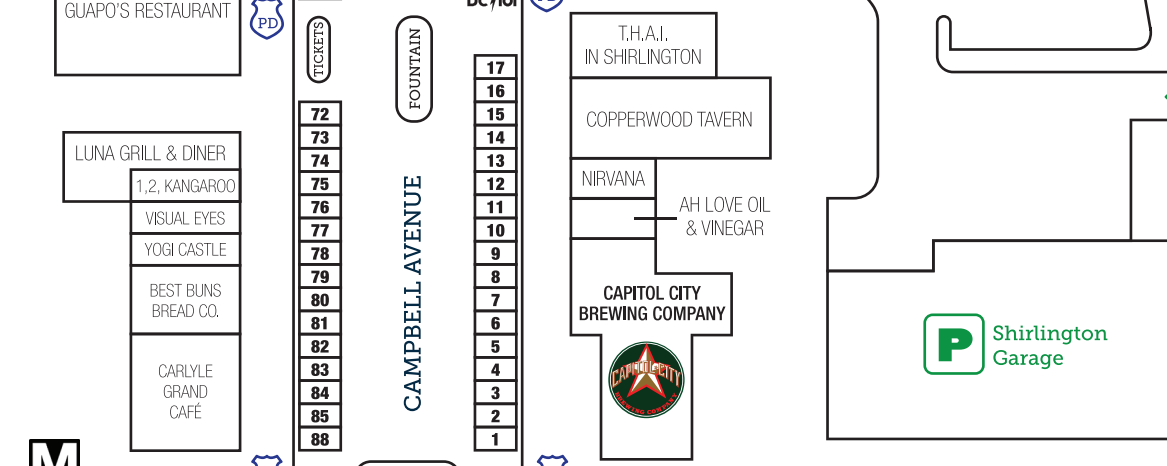

P Cambell Ave Garage

PARKING ENTER HERE

PARKING ENTER HERE

XX ROAD CLOSED XX

XX ROAD CLOSED XX

XX ROAD CLOSED XX

PARKING ENTER HERE

PARKING ENTER HERE

Quincy Garage

PARKING ENTER HERE

SURFACE PARKING LOT

ATM

TICKETS

FOUNTAIN

DC/IOI

TICKETS

RESTROOMS

STAGE DC/IOI

DC/IOI

CAMPBELL AVENUE

CAMPBELL AVENUE

CAMPBELL AVENUE

CAMPBELL AVENUE

SOUTH ARINGTON MILL DRIVE

TICKETS

TICKETS

TICKETS

XX ROAD CLOSED XX