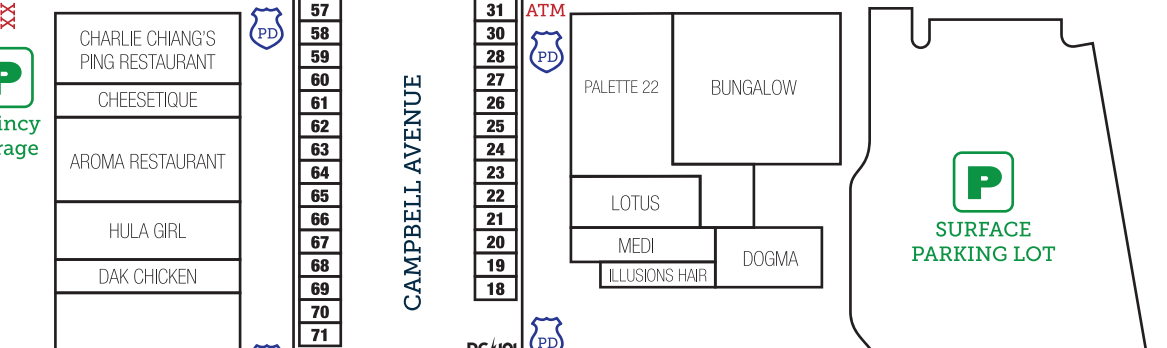

P Cambell Ave Garage

PARKING ENTER HERE

PARKING ENTER HERE

XX ROAD CLOSED XX

XX ROAD CLOSED XX

XX ROAD CLOSED XX

PARKING ENTER HERE

PARKING ENTER HERE

Quincy Garage

PARKING ENTER HERE

SURFACE PARKING LOT

ATM

TICKETS

FOUNTAIN

DC/IOI

TICKETS

RESTROOMS

STAGE DC/IOI

DC/IOI

CAMPBELL AVENUE

CAMPBELL AVENUE

CAMPBELL AVENUE

CAMPBELL AVENUE

SOUTH ARINGTON MILL DRIVE

- 45
- 46
- 47
- 48
- 49
- 50
- 51
- 52
- 53
- 54
- 55
- 56

- 44
- 43
- 42
- 41
- 40
- 39
- 38
- 37
- 36
- 35
- 34
- 33
- 32

- 31
- 30
- 28
- 27
- 26
- 25
- 24
- 23
- 22
- 21
- 20
- 19
- 18

- 17
- 16
- 15
- 14
- 13
- 12
- 11
- 10
- 9
- 8
- 7
- 6
- 5
- 4
- 3
- 2
- 1

TICKETS

TICKETS

TICKETS

XX ROAD CLOSED XX