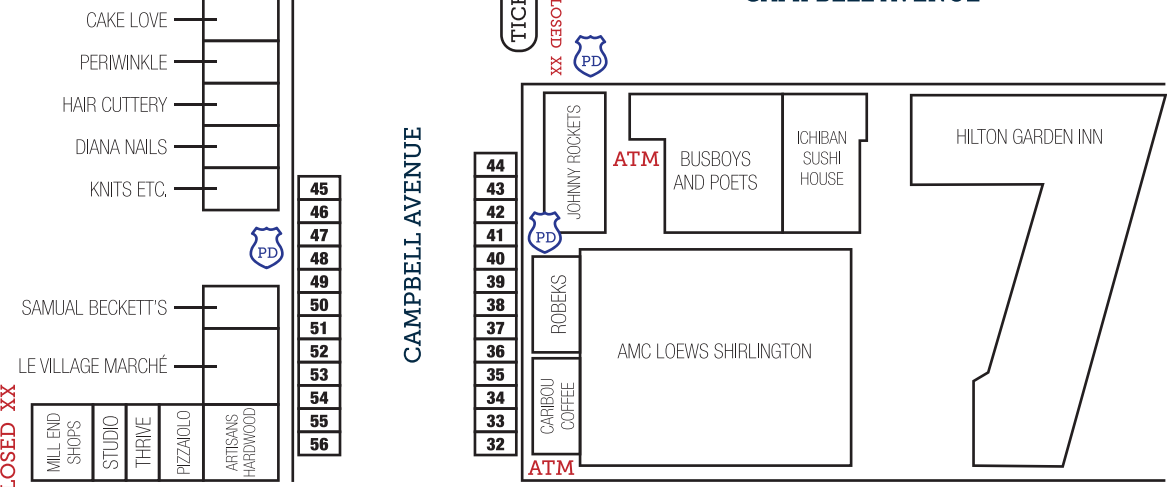

P Cambell Ave Garage

PARKING ENTER HERE

PARKING ENTER HERE

XX ROAD CLOSED XX

XX ROAD CLOSED XX

XX ROAD CLOSED XX

PARKING ENTER HERE

PARKING ENTER HERE

Quincy Garage

PARKING ENTER HERE

SURFACE PARKING LOT

ATM

TICKETS

FOUNTAIN

DC/IOI

TICKETS

RESTROOMS

STAGE DC/IOI

DC/IOI

CAMPBELL AVENUE

CAMPBELL AVENUE

CAMPBELL AVENUE

CAMPBELL AVENUE

SOUTH ARINGTON MILL DRIVE

- 45
- 46
- 47
- 48
- 49
- 50
- 51
- 52
- 53
- 54
- 55
- 56

- 44
- 43
- 42
- 41
- 40
- 39
- 38
- 37
- 36
- 35
- 34
- 33
- 32

- 31
- 30
- 28
- 27
- 26
- 25
- 24
- 23
- 22
- 21
- 20
- 19
- 18

- 17
- 16
- 15
- 14
- 13
- 12
- 11
- 10
- 9
- 8
- 7
- 6
- 5
- 4
- 3
- 2
- 1

TICKETS

TICKETS

TICKETS

XX ROAD CLOSED XX